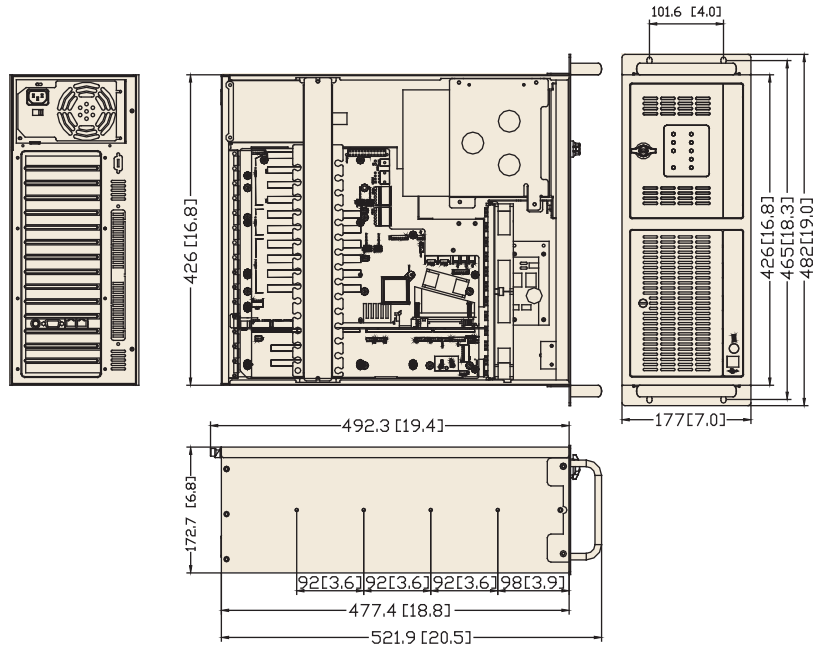

# SYS-4U4000-5S01

**4U Server-Grade System  
with 6 x PCI-X slots /  
2 x PCIe x8 slots**

## Features

- **Server Grade SHB**
  - Supports Intel® dual Xeon up to 3.6 GHz
  - Supports DDR2 SDRAM up to 8 GB (REG/ECC)
  - One integrated gigabit Ethernet delivers excellent network performance
- **Expandability for today and the future**
  - Supports four PCI and six PCI-X slots
  - Provides great scalability with 3.5" and 5.25" drive bays

## Specifications

Form Factor		4U	
Computing System	Chipset	Intel E7520 + 6300ESB	
	CPU*	Supports Intel dual Xeon processor up to 3.6 GHz	
	Front Side Bus	800 MHz	
	L2 Cache	2 MB	
	Memory*	Supports up to 8 GB DDR2 400 MHz (ECC Registered DIMMS)	
Graphics	Controller	ATI RADEON™ 7000M (PCI 32 bit/33 MHz)	
	VRAM	16 MB frame buffer memory	
Expansion Slot	PCI/PCI-X	4 x 32 bit, 6 x 64 bit	
	PCIe	2 x PCIe x8	
Storage	Optical Drive*	Supports CD-ROM/ DVD-ROM/ CD-RW	
	Floppy Disk	Supports 3.5" 1.44 MB FDD	
	HDD*	Supports SATA HDD	
Drive Bay	5.25" (front-accessible)	3	
	3.5" (front-accessible)	1	
Ethernet	Interface	10/100/1000Base-T Gigabit Ethernet	
	Controller	Dual Broadcom 5715C	
I/O Port	Front I/O Ports	2 x USB, 1 x PS/2	
	Rear I/O Ports	1 x PS/2, 2 x COM, 1 x VGA, 1 x RJ-45, 1 x Parallel (with cable kits and slot space)	
Operating System*		Microsoft® Windows® XP/2000/2003	
Watchdog Timer	Output	System reset	
	Interval	Programmable 1 ~ 255 sec	
Power Supply	Power Output Wattage	700 W	
	Type	Single ATX-PFC auto-switching power supply	
Cooling	Chassis Fan	2	
	Air Filter	Yes	
Environment		Operating	Non-Operating
	Temperature	0 ~ 40° C (32 ~ 104° F)	-20 ~ 60° C (-4 ~ 140° F)
	Humidity	10 ~ 85% @ 40° C non-condensing	10 ~ 95% @ 40° C non-condensing
Physical Characteristics	Color	Black	
	Dimensions (W x H x D)	482 x 177 x 478 mm (19" x 7" x 18.8")	
	Weight	21 kg (46 lb)	

## Dimensions

Unit: mm (inch)